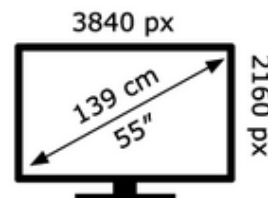

ENERG ⚡

SONY®

XR-55A95K

84 kWh/1000h

ABCDEF **G**

114 kWh/1000h

2019/2013