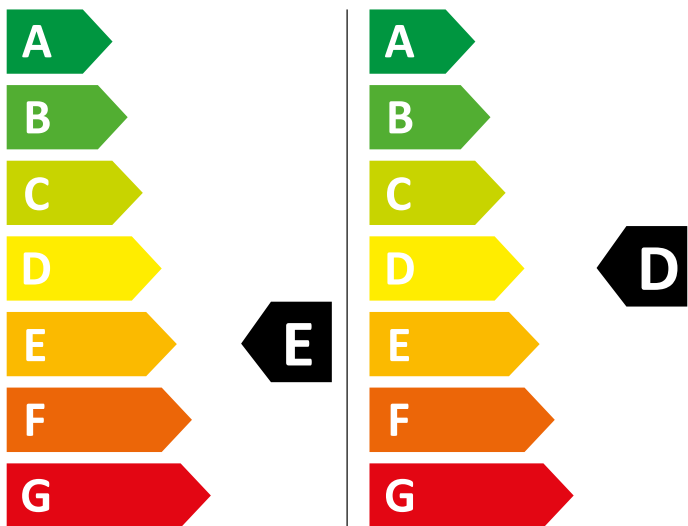

ENERG

WHIRLPOOL

FWDD 1071682 WSV EU N

414 kWh/100

79 kWh/100

7,0 kg

10,0 kg

66 L