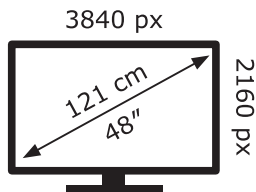

# ENERG

LG Electronics

OLED48C24LA

**66** kWh/1000h

ABCDEF**G**

**120** kWh/1000h

2019/2013