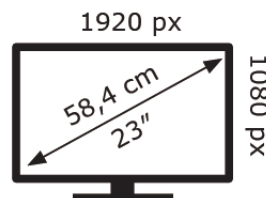

**ENERG** ⚡

**HP, Inc.**

HP E23 G4 HSD-0053-W

**16** kWh/1000h

2019/2013