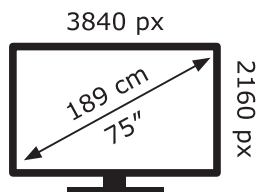

ENERG ⚡

LG Electronics

75UP77109LC

141 kWh/1000h

ABCDEF**G**

185 kWh/1000h

2019/2013