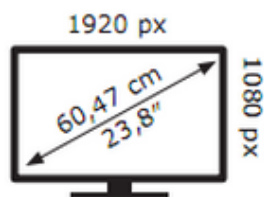

ENERG

HP, Inc.

HP 24fw Display with Audio
HSD-0019-K

17 kWh/1000h

2019/2013