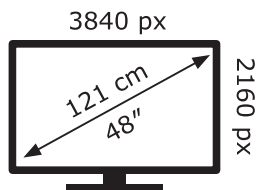

ENERG

LG Electronics

OLED48C14LB

88 kWh/1000h

ABCDEF**G**

142 kWh/1000h

2019/2013