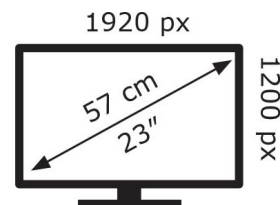

IIYAMA CORPORATION

XU2395WSU-B1

17 kWh/1000h

2019/2013