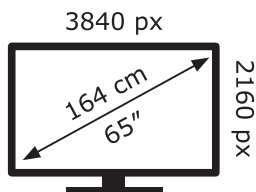

ENERG

LG Electronics

65NANO896PC

95 kWh/1000h

ABCDEF**G**

173 kWh/1000h

2019/2013