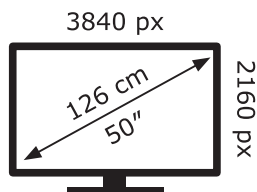

ENERG ⚡

LG Electronics

50NANO796PC

79 kWh/1000h

ABCDEF**G**

102 kWh/1000h

2019/2013