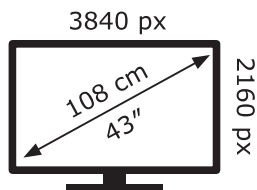

**ENERG** ⚡

**LG Electronics**

43UP77003LB

**65** kWh/1000h

ABCDEF**G**

**HDR**

**83** kWh/1000h

2019/2013