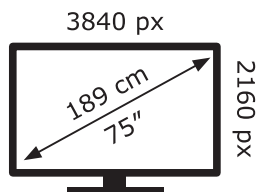

# ENERG

LG Electronics

75UQ91006LA

**135** kWh/1000h

ABCDEF**G**

**184** kWh/1000h

2019/2013