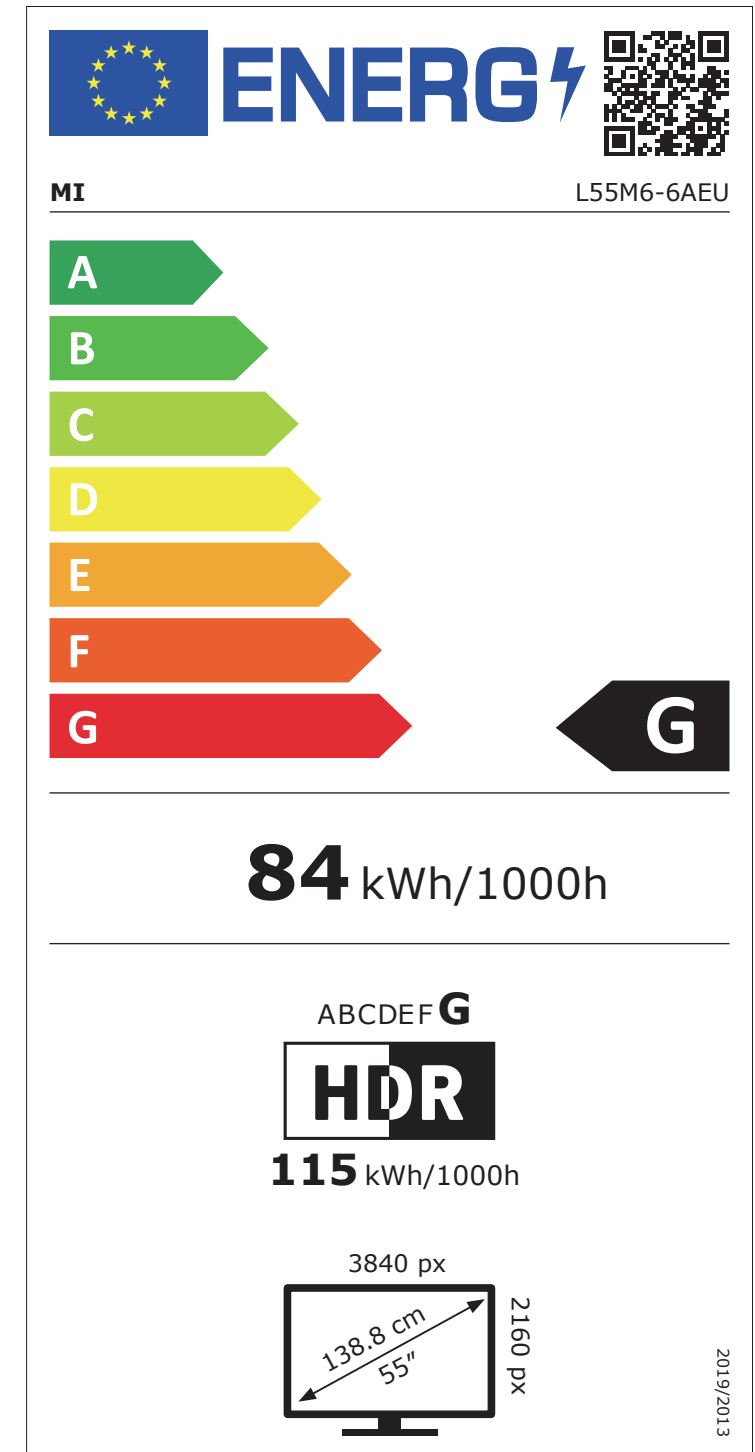

# 欧洲旧能效

60.00 mm

A	Supplier's Name	Xiaomi
B	Model Name	L55M6-6AEU
C	Energy Efficiency Class	A
D	Screen Size	E Centimetres 138.8
		F Inches 55
G	On-mode Power Consumption (W)	93
H	Annual Energy Consumption (kWh)	136
J	Standby-mode Power Consumption (W)	0.50
K	Off-mode Power Consumption (W)	N/A
L	Screen Resolution	3840*2160

169.00 mm

# 欧洲新能效

96.00 mm

192.00 mm