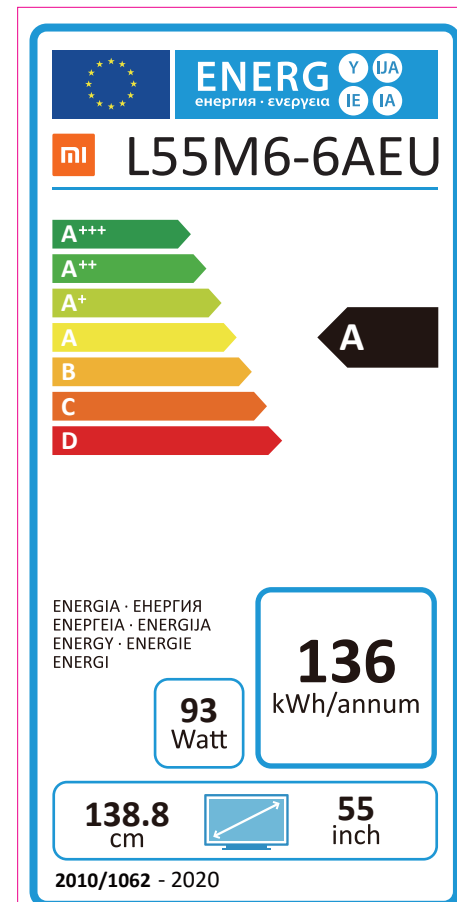

# 欧洲旧能效

60.00 mm

A	Supplier's Name	Xiaomi
B	Model Name	L55M6-6AEU
C	Energy Efficiency Class	A
D	Screen Size	E Centimetres 138.8
		F Inches 55
G	On-mode Power Consumption (W)	93
H	Annual Energy Consumption (kWh)	136
J	Standby-mode Power Consumption (W)	0.50
K	Off-mode Power Consumption (W)	N/A
L	Screen Resolution	3840*2160

# 欧洲新能效

96.00 mm

192.00 mm