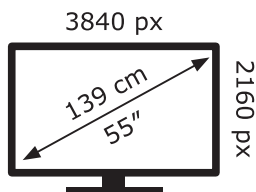

ENERG ⚡

LG Electronics

55QNED876QB

84 kWh/1000h

ABCDEF**G**

128 kWh/1000h

2019/2013