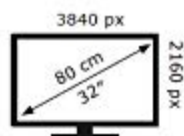

BenQ

EW3270U

**41** kWh/1000h

ABCDEF **G**  
**HDR**  
52 kWh/1000h

2019/2013