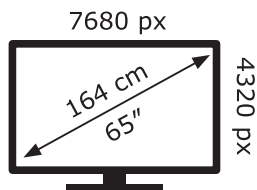

ENERG

LG Electronics

65NANO966PA

171 kWh/1000h

ABCDEF**G**

269 kWh/1000h

2019/2013