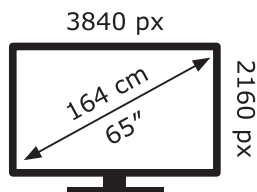

ENERG

LG Electronics

65UQ80006LB

100 kWh/1000h

ABCDEF**G**

141 kWh/1000h

2019/2013