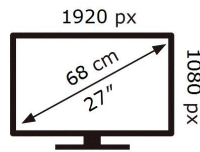

ENERGY

SAMSUNG

F27T352FHR

18 kWh/1000h

2019/2013