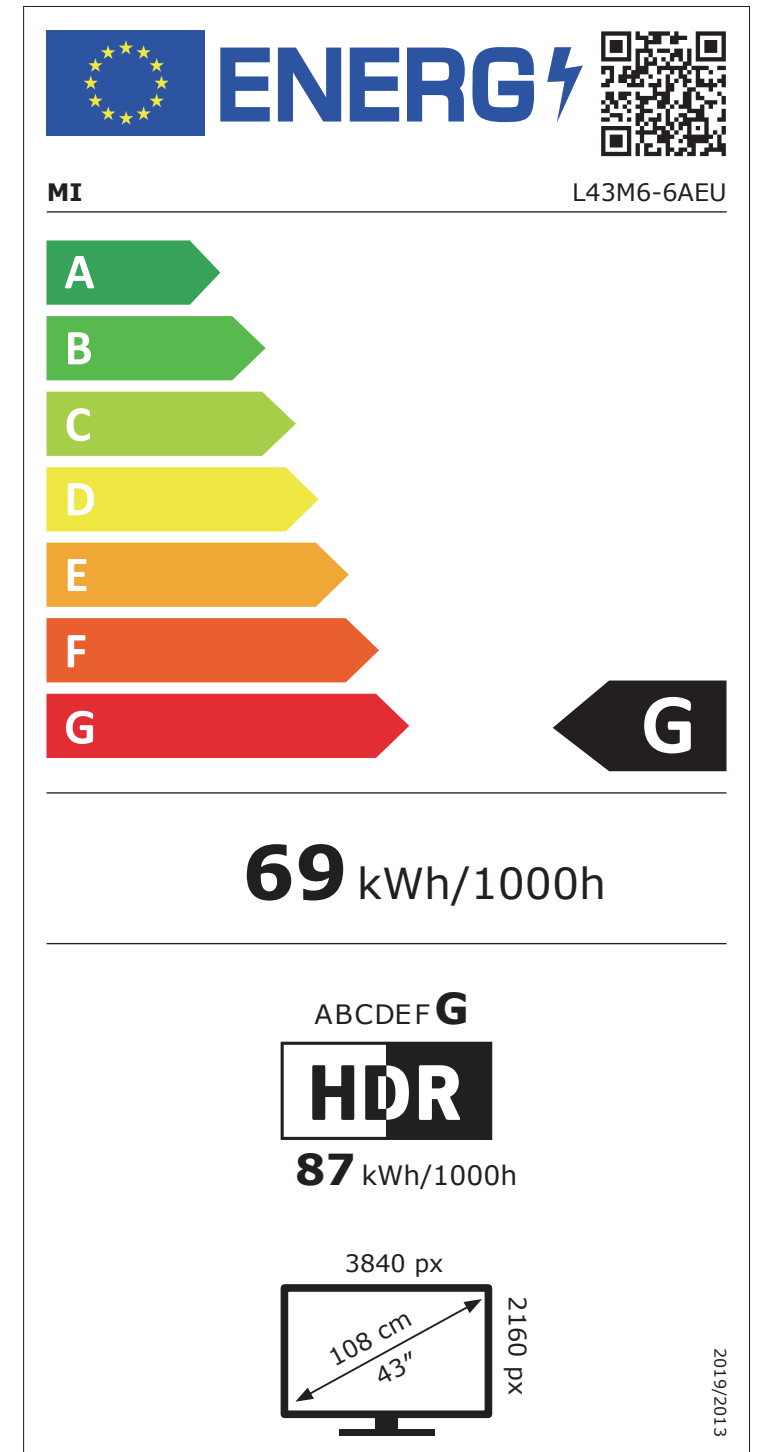

# 欧洲旧能效

60.00 mm

A	Supplier's Name	Xiaomi
B	Model Name	L43M6-6AEU
C	Energy Efficiency Class	A
D	Screen Size	E Centimetres 108
		F Inches 43
G	On-mode Power Consumption (W)	69
H	Annual Energy Consumption (kWh)	101
J	Standby-mode Power Consumption (W)	0.50
K	Off-mode Power Consumption (W)	N/A
L	Screen Resolution	3840*2160

169.00 mm

# 欧洲新能效

96.00 mm

192.00 mm