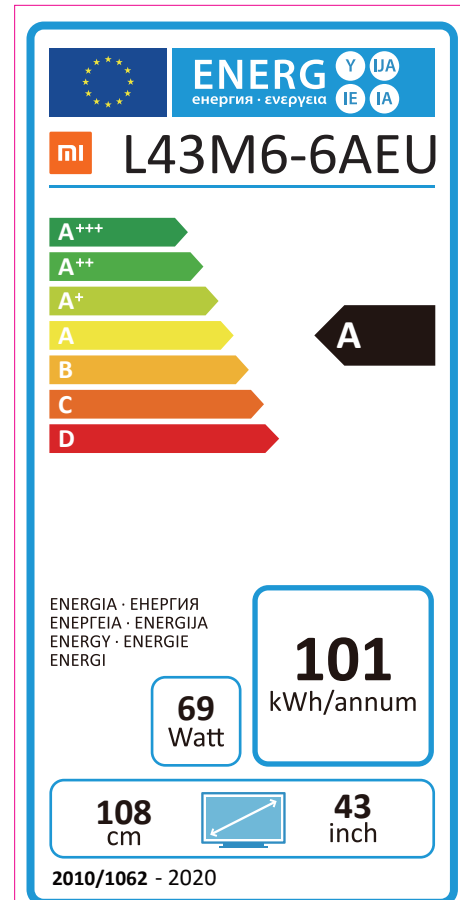

# 欧洲旧能效

60.00 mm

A	Supplier's Name	Xiaomi
B	Model Name	L43M6-6AEU
C	Energy Efficiency Class	A
D	Screen Size	E Centimetres 108
		F Inches 43
G	On-mode Power Consumption (W)	69
H	Annual Energy Consumption (kWh)	101
J	Standby-mode Power Consumption (W)	0.50
K	Off-mode Power Consumption (W)	N/A
L	Screen Resolution	3840*2160

# 欧洲新能效

96.00 mm

192.00 mm