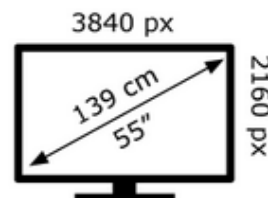

ENERG ⚡

SONY®

XR-55X90K

93 kWh/1000h

ABCDEF **G**

129 kWh/1000h

2019/2013