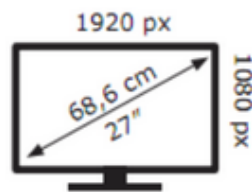

ENERG

HP, Inc.

M27fe FHD
(HSD-0091-K)

17 kWh/1000h

2019/6100