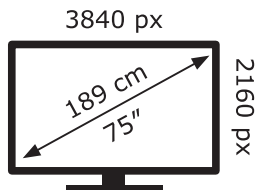

ENERG

LG Electronics

75QNED876QB

135 kWh/1000h

ABCDEF**G**

207 kWh/1000h

2019/2013