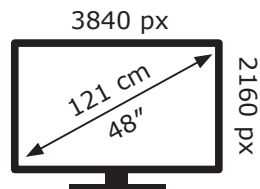

ENERG

LG Electronics

OLED48CX5LC

91 kWh/1000h

ABCDEF**G**

133 kWh/1000h

2019/2013