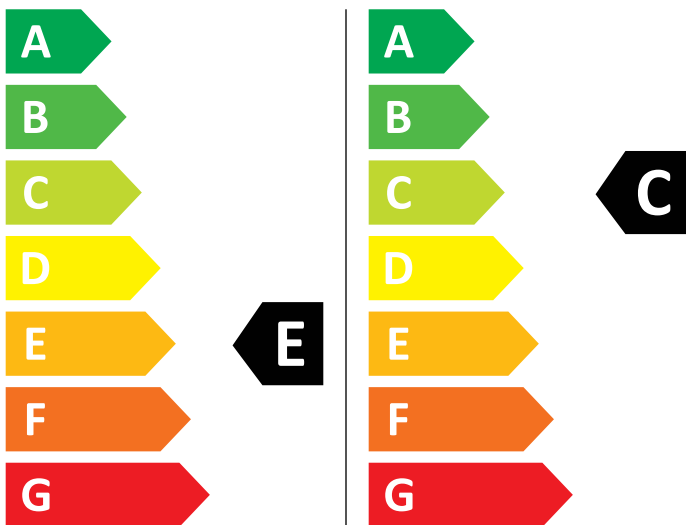

ENERG

AEG

L7WBG841 914603829

💧 250 kWh/100

💧 63 kWh/100

4,0 kg

8,0 kg

55 L