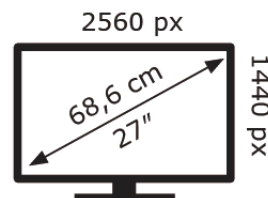

ENERG ⚡

HP, Inc.

HP Z27u G3 HSD-0079-W

24 kWh/1000h

2019/2013