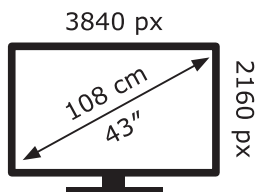

ENERG

LG Electronics

43UQ76906LE

54 kWh/1000h

ABCDEF**G**

HDR

80 kWh/1000h

2019/2013