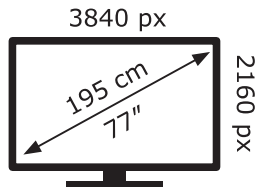

**ENERG** ⚡

**LG Electronics**

OLED77C17LB

**162** kWh/1000h

ABCDEF**G**

**273** kWh/1000h

2019/2013