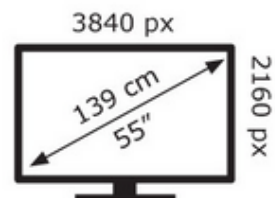

ENERG ⚡

SONY®

KD-55X81K

91 kWh/1000h

ABCDEF **G**

122 kWh/1000h

2019/2013