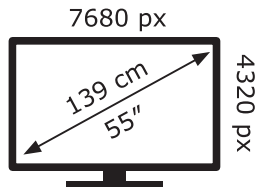

ENERG ⚡

LG Electronics

55NANO966PA

130 kWh/1000h

ABCDEF**G**

189 kWh/1000h

2019/2013