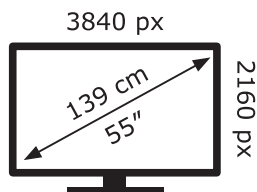

ENERG ⚡

LG Electronics

55UQ80003LB

81 kWh/1000h

ABCDEF**G**

109 kWh/1000h

2019/2013