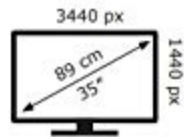

BenQ

EX3501R

**42** kWh/1000h

ABCDEF **G**  
**HDR**  
**61** kWh/1000h

2019/2013