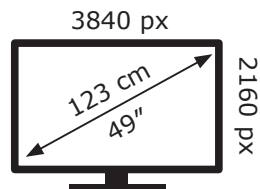

# ENERG

LG Electronics

49UN74006LB

**62** kWh/1000h

ABCDEF**G**

**91** kWh/1000h

2019/2013