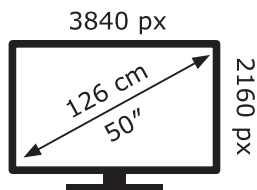

ENERG ⚡

LG Electronics

50UP77006LB

68 kWh/1000h

ABCDEF**G**

HDR

88 kWh/1000h

2019/2013