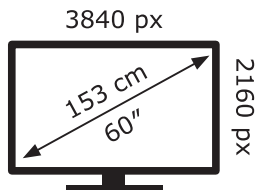

ENERG ⚡

LG Electronics

60UQ90006LA

95 kWh/1000h

ABCDEF**G**

135 kWh/1000h

2019/2013