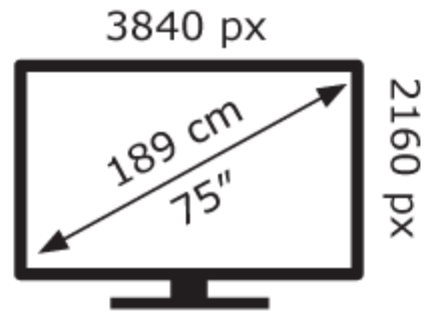

**ENERG** ⚡

**SONY**®

XR-75X90J

**164** kWh/1000h

---

ABCDEF **G**

**219** kWh/1000h

2019/2013