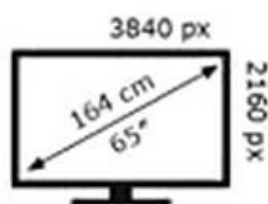

ENERG ⚡

Hisense

65A66G

125 kWh/1000h

ABCDEF**G**

160 kWh/1000h

2019/2013