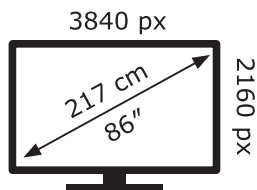

ENERG ⚡

LG Electronics

86NANO916PA

207 kWh/1000h

ABCDEF**G**

335 kWh/1000h

2019/2013