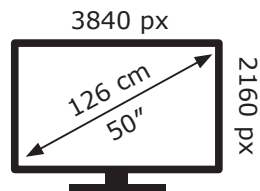

ENERG

LG Electronics

50UN74006LB

85 kWh/1000h

ABCDEF**G**

102 kWh/1000h

2019/2013