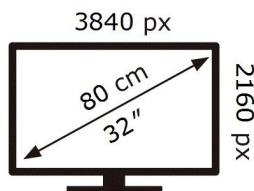

ENERG 

SAMSUNG

S32BG750NU

41 kWh/1000h

ABCDEF **G**

90 kWh/1000h

2019/2013