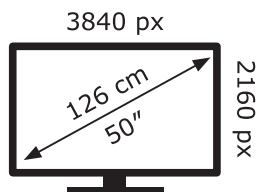

ENERG ⚡

LG Electronics

50NANO816QA

65 kWh/1000h

ABCDEF**G**

HDR

99 kWh/1000h

2019/2013