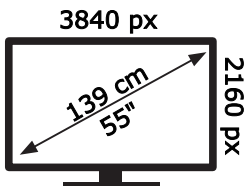

ENERG

TOSHIBA

55UA3D63DG

64 kWh/1000h

ABCDEF **G**

123 kWh/1000h

50637984

2019/2013