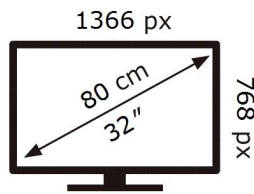

ENERG 

SAMSUNG

UE32T4005AK

27 kWh/1000h

2019/2013