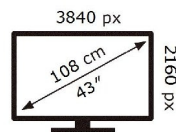

**ENERG**

SAMSUNG

UE43TU7045K

**67** kWh/1000h

ABCDEF **G**  
**HDR**  
**120** kWh/1000h

2019/2013