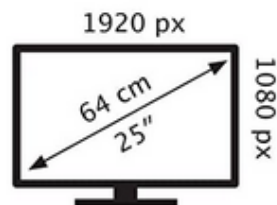

ENERG

MSI

Oculux NXG253R

22 kWh/1000h

ABCDEF G

35 kWh/1000h

2019/2013