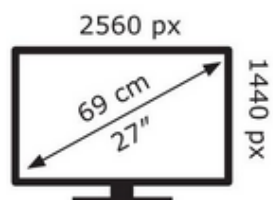

ENERG ⚡

BenQ

PD2705Q

23 kWh/1000h

ABCDEF **G**

31 kWh/1000h

2019/2013