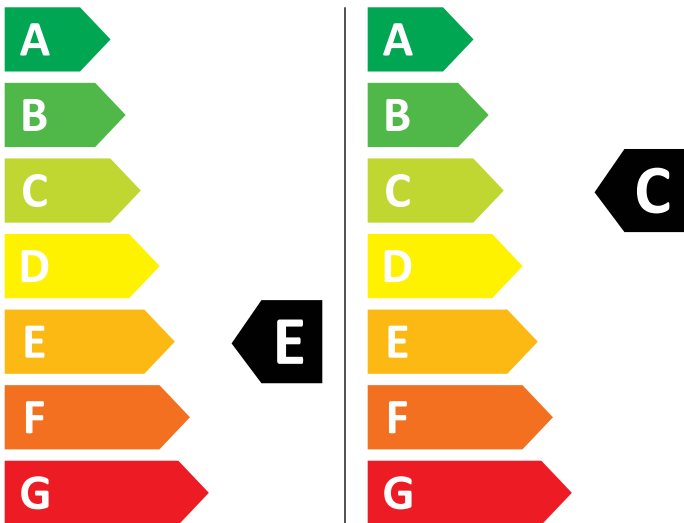

ENERG

Electrolux

EW7W4862LB 914600714

💧 376 kWh/100

💧 63 kWh/100

6,0 kg

8,0 kg

70 L