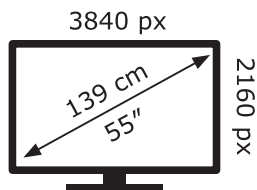

ENERG

LG Electronics

55NANO776PA

95 kWh/1000h

ABCDEF**G**

126 kWh/1000h

2019/2013