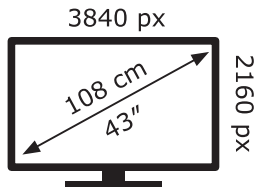

ENERG ⚡

LG Electronics

43NANO753PA

66 kWh/1000h

ABCDEF**G**

86 kWh/1000h

2019/2013