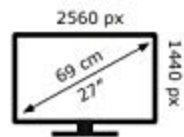

ENERG

BenQ

EX2780Q

32 kWh/1000h

ABCDEF **G**
HDR
51 kWh/1000h

2019/2013