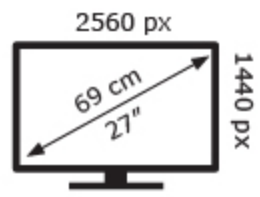

ViewSonic

VA2719-2K-SMHD / VS16861

25 kWh/1000h

2019/2013